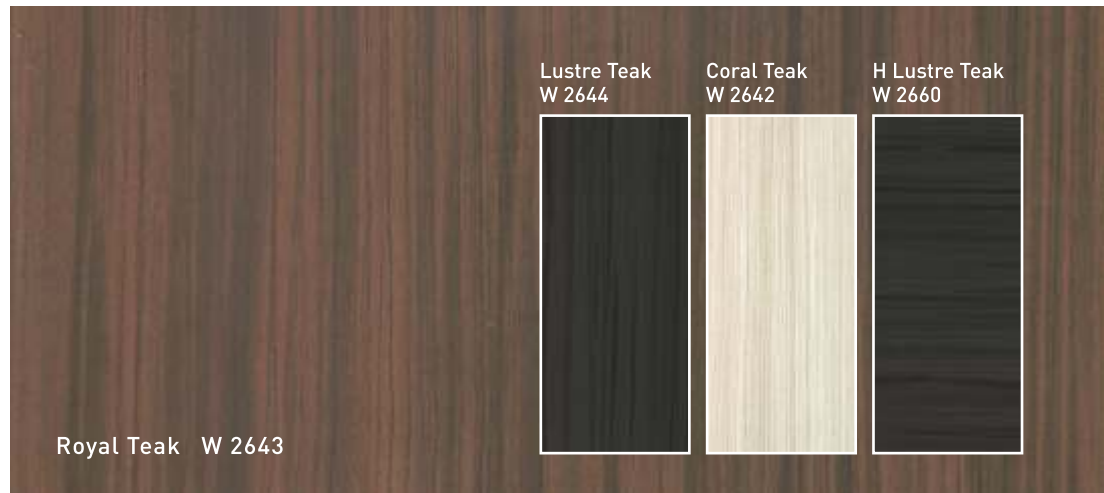

Natural
Walnut
W 2699

Forest Walnut W 2700

Arabian
Walnut
W 2691

Sahara
Walnut
W 2692

Moroccan
Walnut
W 2694

Cairo Walnut W 2693

American Walnut W 2695

Pacific Walnut W 2697

Walk Of Life

This collection brings together woods of truly rare colours; from shiny, silvery black woodgrains, to regal brown ones. With an assortment of perfectly matched grains and ring patterns, the collection showcases wood designs from all walks of life.