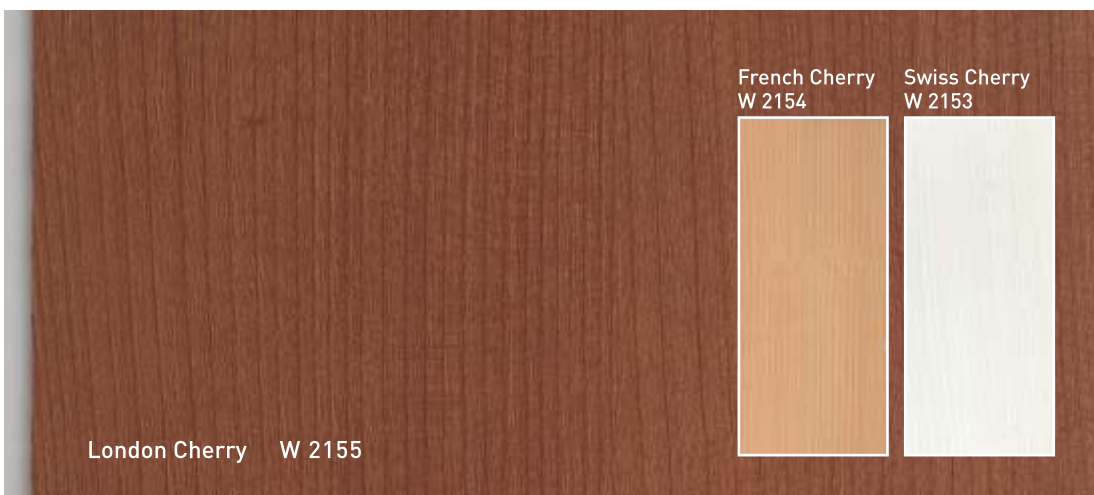

Sunshine Walnut W 2703

Hawaiian Pine W 2504

Jamaican Pine
W 2505

Global Woods

A hearty assembly of English Elm wood patterns, assorted European Cherry designs and smart American woods; these décors are truly signature pieces from their land of origin.