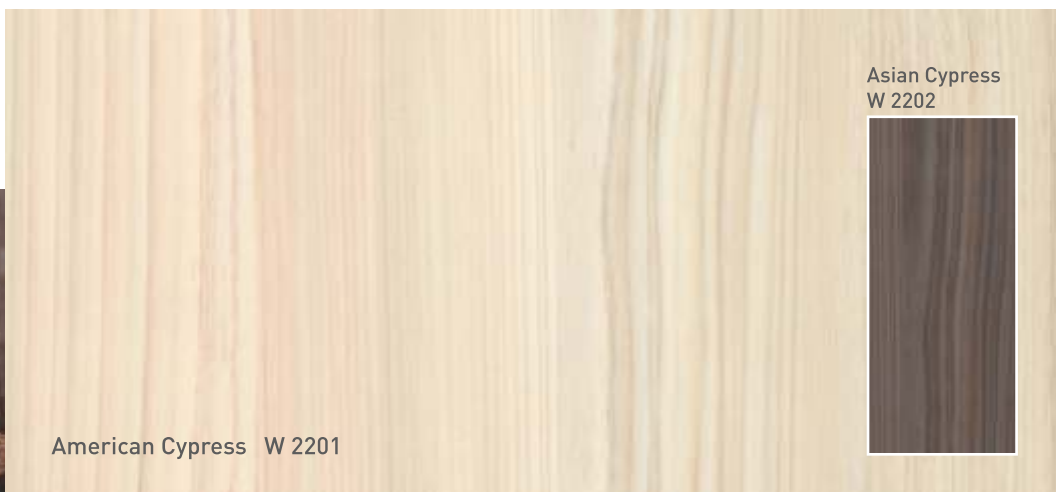

Laval Oak W 2387

Elegant Oak W 2384

Classic Walnut W 2701

Modern Walnut
W 2702

Elegant Sojourn

A world of elegance follows each of these regal woods. Rare, exclusive designs in dignified colours that will make the onlooker cease, stare and bask in their soothing, relaxing beauty. A judicious compilation of exotic Cypress & Teak, that will bring out the best in your walls and furniture, and lend each surface a story to tell.