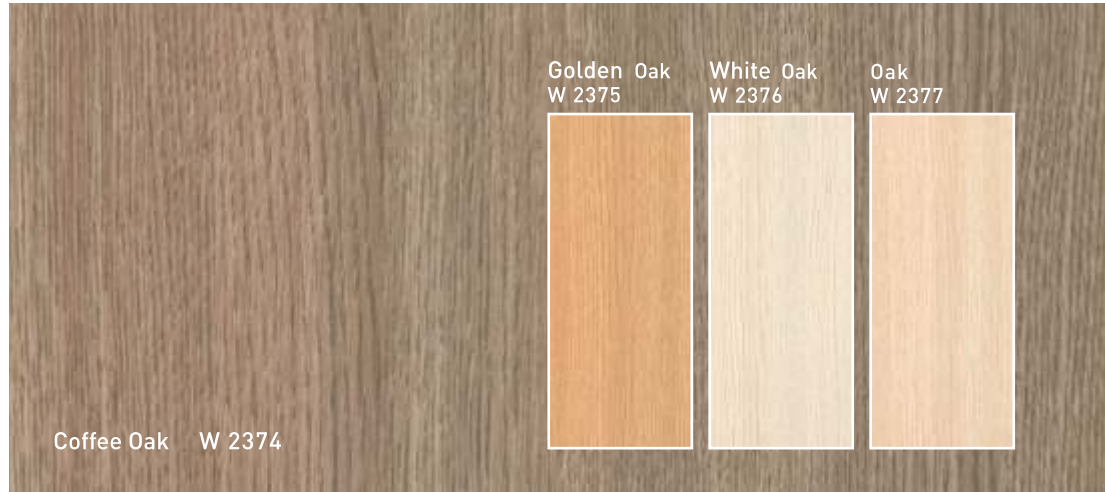

Sleeper Wood W 2259

Chocolate
Sawline
W 2258

Sandy Sawline W 2257

Danish Oak
W 2382

Fire Oak W 2383

Outstanding Oaks

Oaks from around the world come together in their native and natural colour tones in this extravagant oak galore. From offices to homes, across a wide palette of base paint and lighting, you're sure to find an oak in these pages, that will make your surfaces look outstanding.

Exotic Indulgence

Lavish, exclusive and exotic, this collection shows a side of wood youve never seen before. From rare striped Zebrawoods to stunning gold-streaked Ebony, this sinful line of surface décor is all set to spoil you!